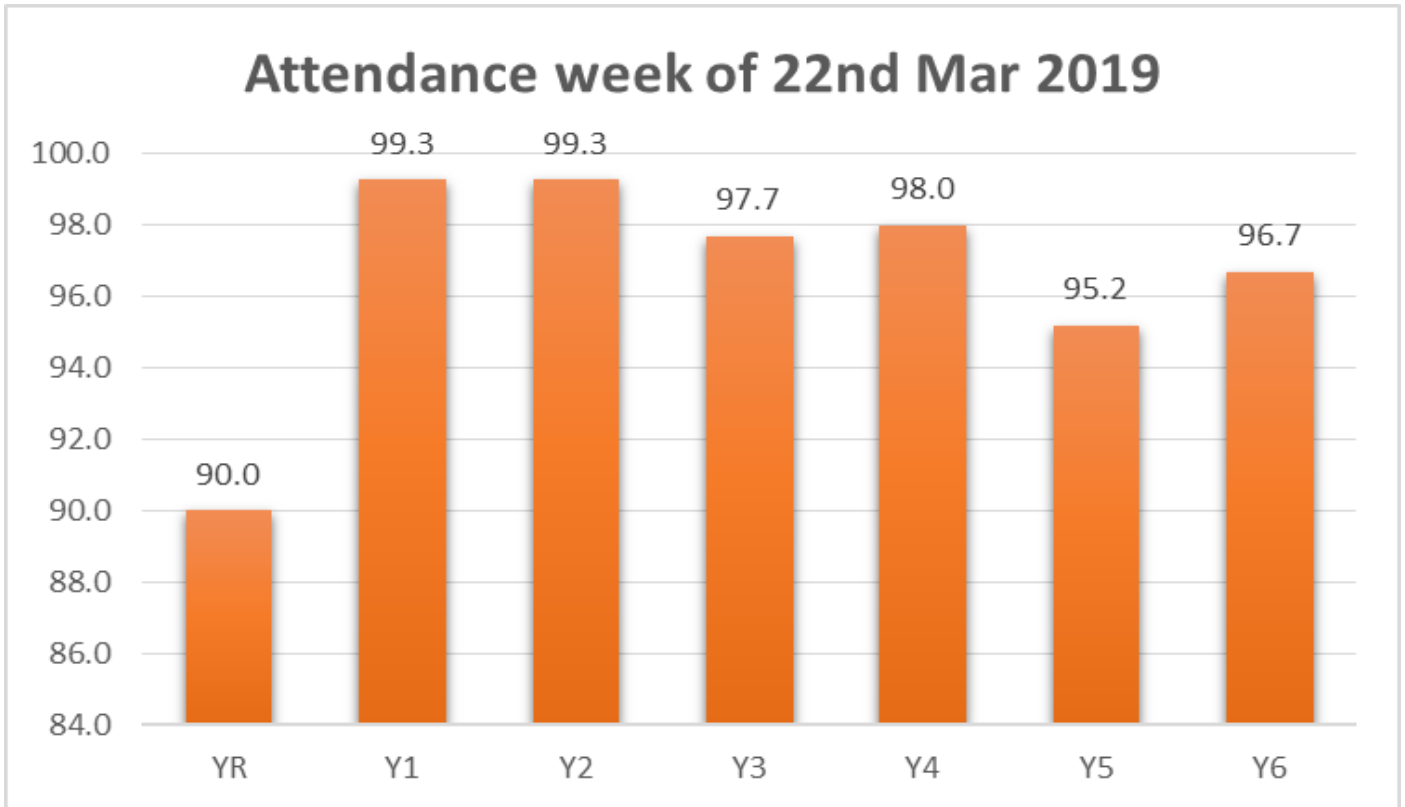

**Bags to school
raised £75. Thanks
to all for your
contributions.**

Attendance by class

Well done to Years 1 & 2

Housepoints week ending 22nd Mar 2019

<i>Bollin 139</i>	<i>Bridgewater 206</i>
<i>Mersey 115</i>	<i>Weaver 84</i>