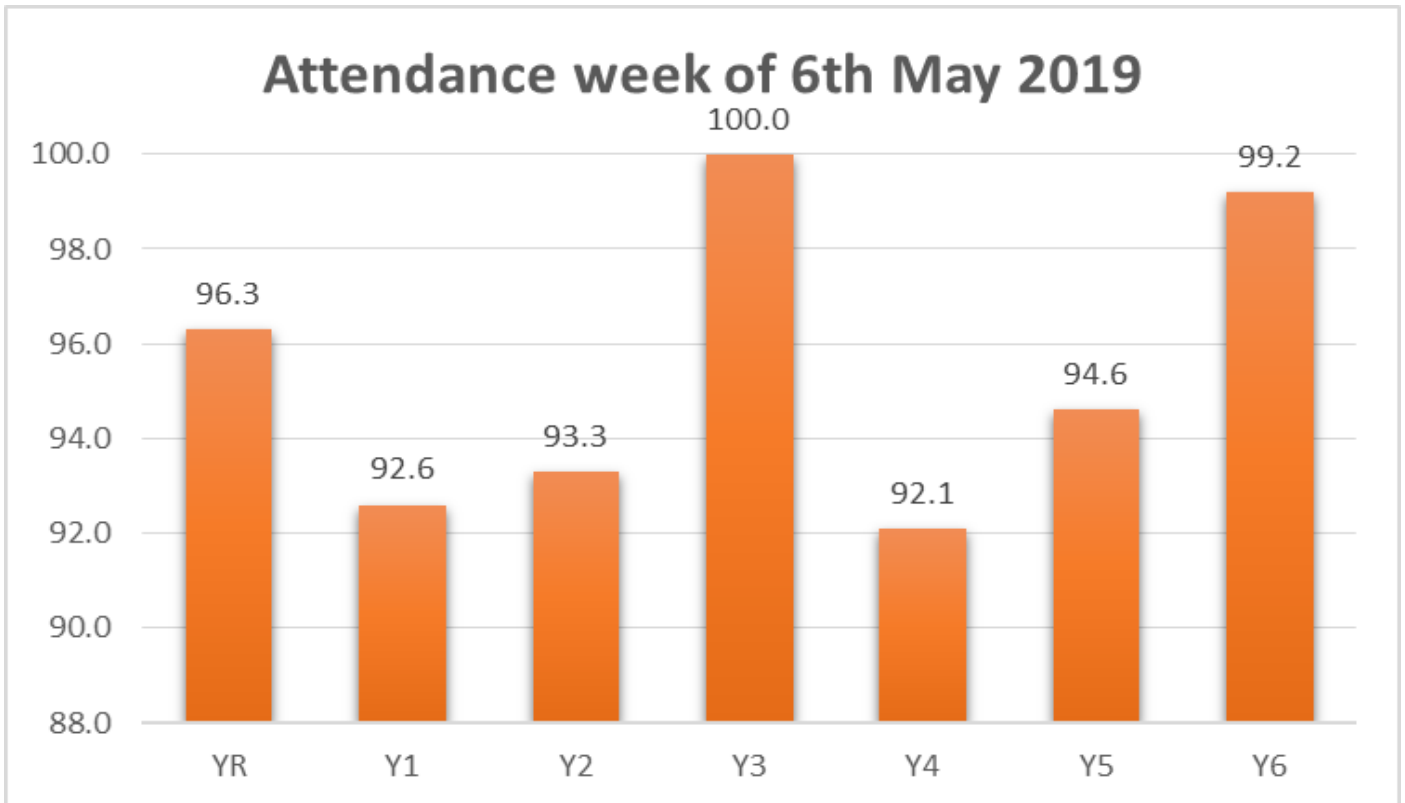

Attendance by class

Well done to Year 3

Housepoints week ending 10th May 2019

Bollin 175	Bridgewater 157
Mersey 173	Weaver 133

Congratulations to this week's winners - Bollin